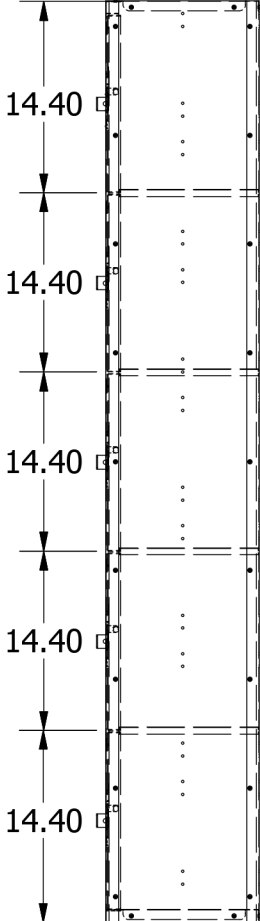

# 72" High 5 Tier Jorgenson Signature Locker

24 Ga. Body Panels

12, 15, 18, or 21"

16 Ga. Frame

18 Ga. Doors on 12" Wide  
16 Ga. Doors on 15" Wide

B

Aluminum No. Plate

3 Louvers per Door

Padlock Staple/ Door Pull w/ Lock Hole Cover Plate

A

12 or 15"

72.00

2

14.40

14.40

14.40

14.40

14.40

1

B

A

Allow  $\frac{1}{16}$ " growth per frame

Jorgenson Lockers

1239 South 700 West  
Salt Lake City, UT 84104  
101 Johnston Circle  
Palmetto, GA 30268