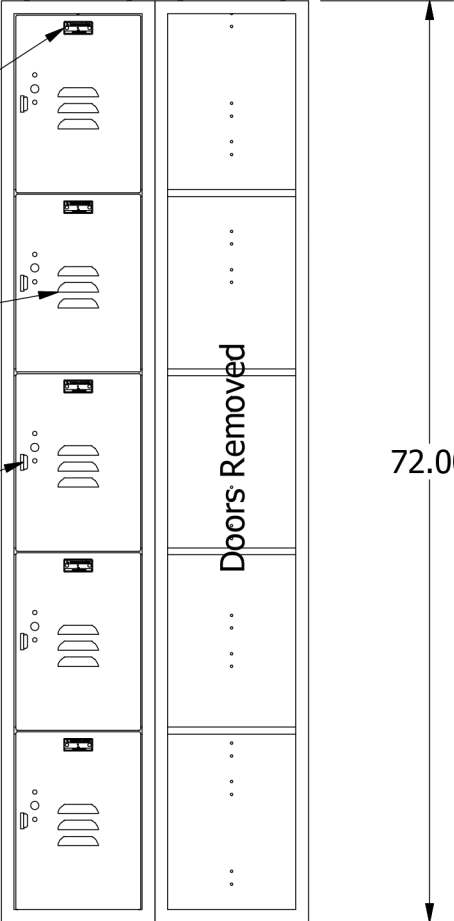

# 72" High 5 Tier Jorgenson Signature Locker

24 Ga. Body Panels

12, 15, 18, or 21"

16 Ga. Frame

18 Ga. Doors on 12" Wide  
16 Ga. Doors on 15" Wide

B

Aluminum No. Plate

3 Louvers per Door

Padlock Staple/ Door Pull w/ Lock Hole Cover Plate

A

12 or 15"

72.00

2

14.40

14.40

14.40